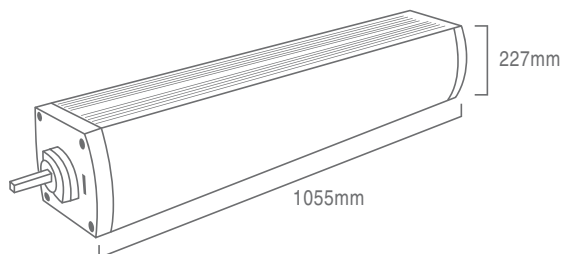

Products Parameters

Product name: S2U - Smart Motorized Curtain

Battery: Yes

Product size: 1055*227*75mm

Working voltage: AC100-240V 50HZ/60HZV

Gross weight: 5.4KG

Rated power: 40W

Communication method: Zigbee

Product materials: Aluminium alloy, PC, metal etc

* Picture shown is for illustration purpose only.