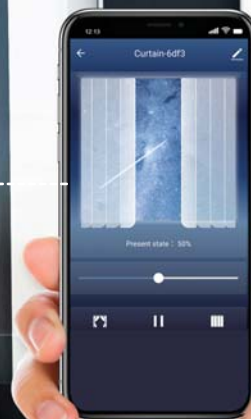

Remote Control is The Caring Butler

Close the curtains even not at home, say goodbye to sun exposure.