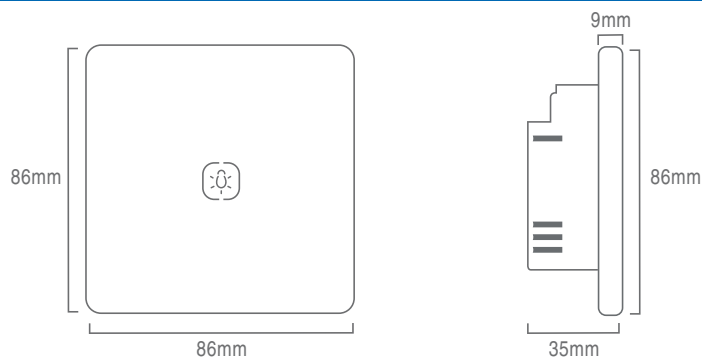

Alexa, turn on the main bedroom small light

Alexa, turn off all lights

Able to turn on a light individually with voice control

Timing Switch Light

06:30

From Beginning to End
Smart Switch always be with you

Waking up in the soothing light setting in the morning

Products Parameters

Product name: Smart ON / OFF Switch	Wiring method: Live Wire
Model: S2U - 3 Gang Smart ON / OFF Switch	Control method: Voice control / smartphone APP / touch control
2 Gang Smart ON / OFF Switch	Wireless connection: 2.4G 802.15.4
1 Gang Smart ON / OFF Switch	Wireless power consumption: < & = to 0.3W
Product dimensions: 86*86*35mm	Dual control implementation: Single / Dual / Multi-Control
Affordable humidity: < & = to 80%	Affordable temperature: -40 degree celcius to 85 degree celcius
Max Load: 10A Operation life: 100 thousand times	APP control distance: Unlimited distance as long as has network connection
Input/Output voltage: 100-240V AC 50/60HZ	Single channel load: Active load < & = to 500W, Resistive load < & = to 800W
Panel material: Tempered glass + matte matel frame	Base material: Fireproof PC