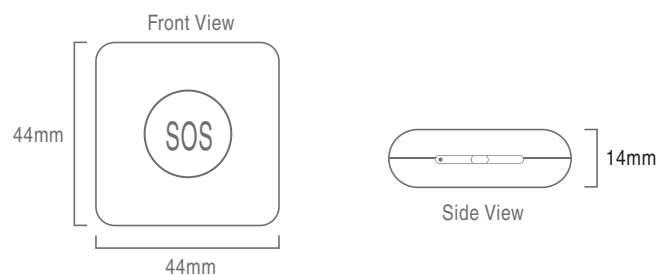

To Protect Your Family

Products Parameters

Product name: S2U - Smart SOS Button

Communication method: Zigbee

Product size: 44*44*14mm

Certificate information: CE, ROHS, FCC

Power supply: Lithium battery

Product material: PC, Silicone