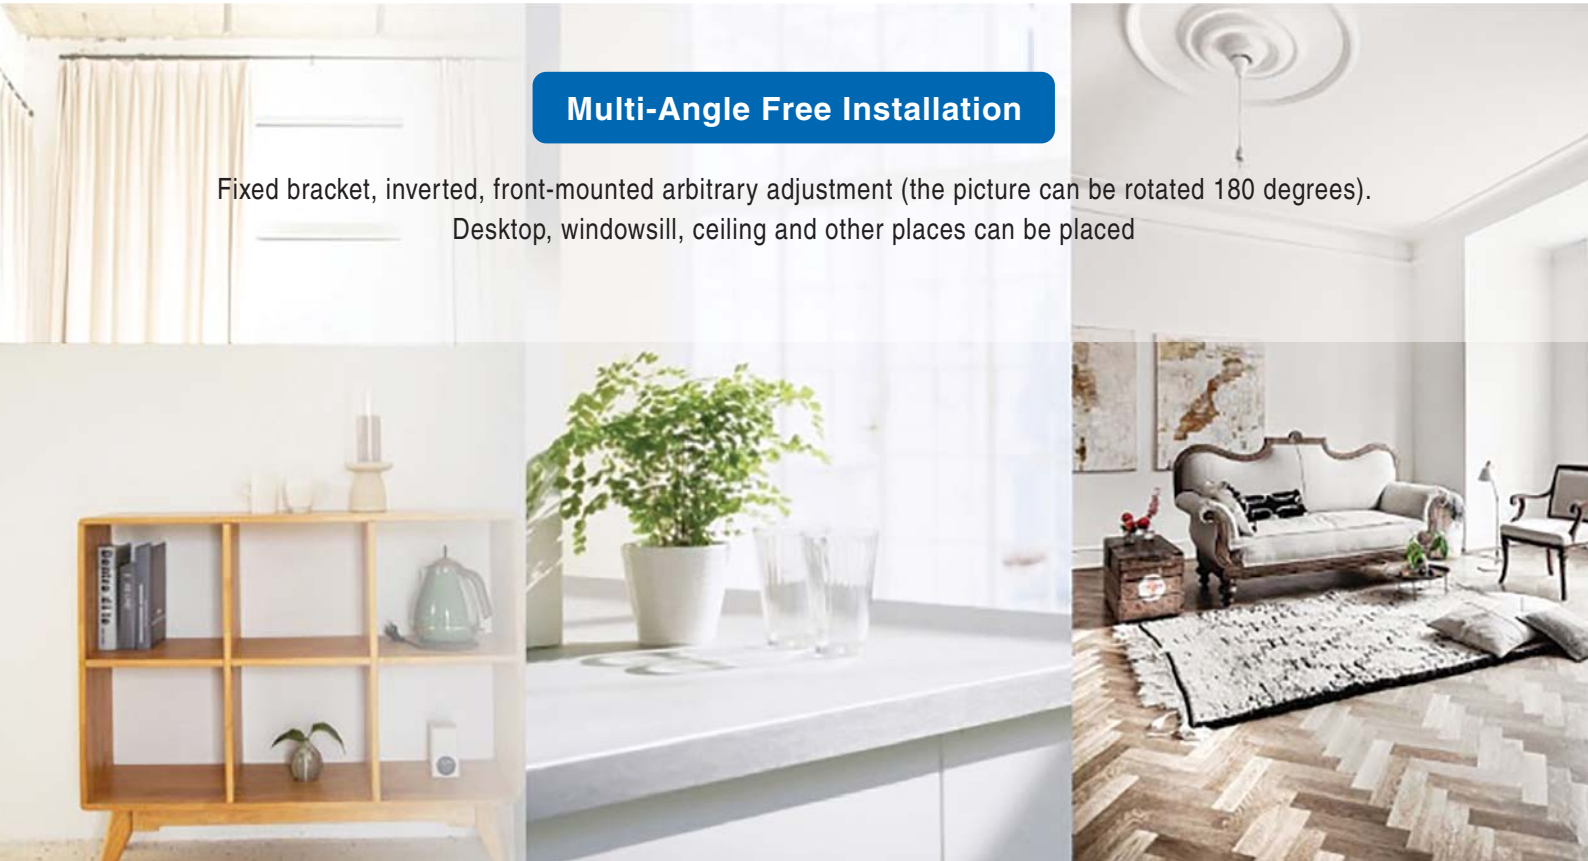

Day

Night

Automated Scenarios

- In combination with other intelligent devices, App sets up automated monitoring scenarios
- Intelligent door and window magnetic inductor - Open the door, automatically turn the monitor screen to the door
- Intelligent smoke alarm - Induction ambient smoke concentration is too high, automatic rotation of the screen to the alarm place

Multi-Angle Free Installation

Fixed bracket, inverted, front-mounted arbitrary adjustment (the picture can be rotated 180 degrees).
Desktop, windowsill, ceiling and other places can be placed

Products Parameters