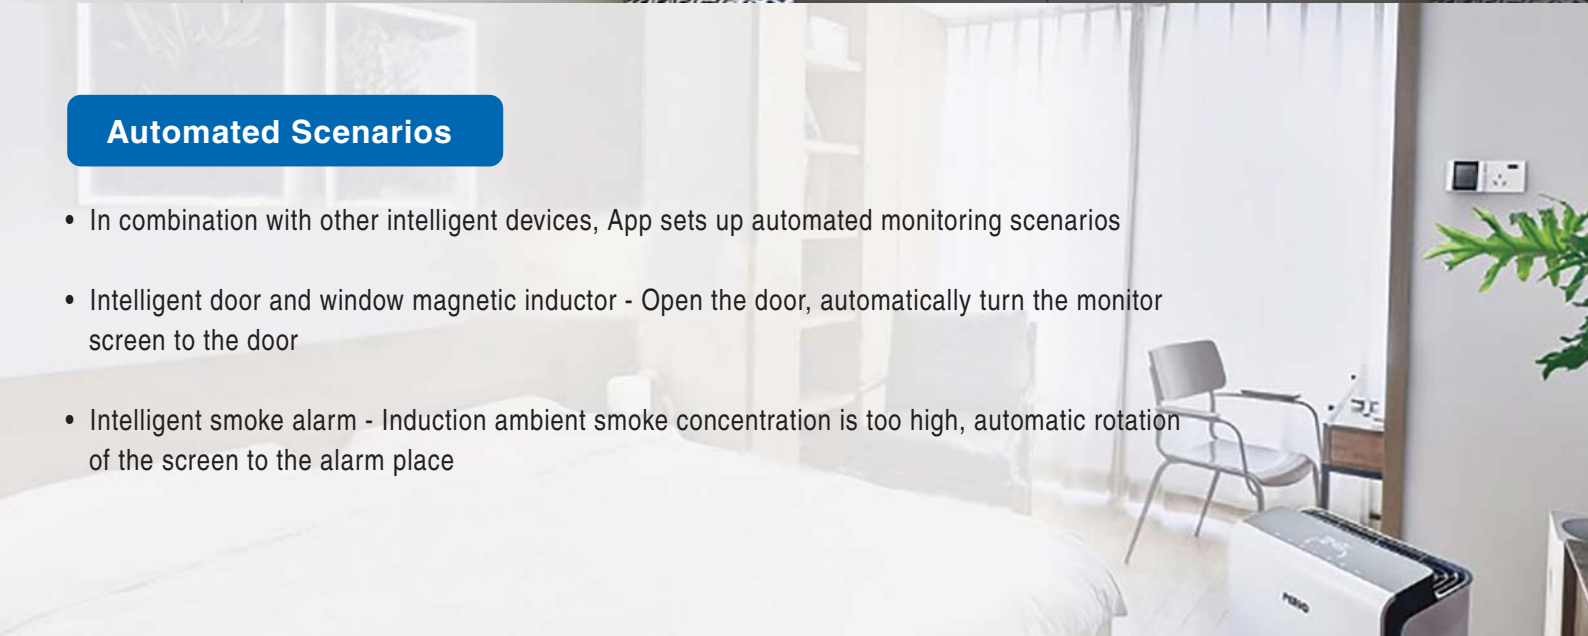

Motion Detection Alarm

Motion detection works perfectly with email alert
get notice when there's emergency

Panorama Smart Monitoring Device

- 360° full views
- 1080P HD
- Mobile remote view
- Two way audio
- Wifi
- Motion detection
- Night Vision

Day

Night

Automated Scenarios

- In combination with other intelligent devices, App sets up automated monitoring scenarios
- Intelligent door and window magnetic inductor - Open the door, automatically turn the monitor screen to the door
- Intelligent smoke alarm - Induction ambient smoke concentration is too high, automatic rotation of the screen to the alarm place

Multi-Angle Free Installation

Fixed bracket, inverted, front-mounted arbitrary adjustment (the picture can be rotated 180 degrees).
Desktop, windowsill, ceiling and other places can be placed

Products Parameters