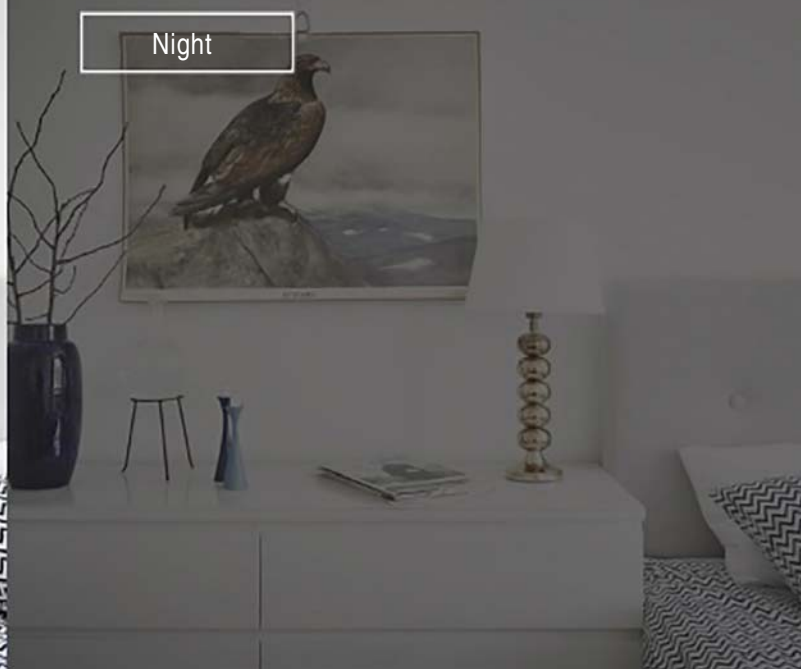

Motion Detection Alarm

Motion detection works perfectly with email alert
get notice when there's emergency

Panorama Smart Monitoring Device

- 360° full views
- 1080P HD
- Mobile remote view
- Two way audio
- Wifi
- Motion detection
- Night Vision

Day

Night

Automated Scenarios

- In combination with other intelligent devices, App sets up automated monitoring scenarios
- Intelligent door and window magnetic inductor - Open the door, automatically turn the monitor screen to the door
- Intelligent smoke alarm - Induction ambient smoke concentration is too high, automatic rotation of the screen to the alarm place

Multi-Angle Free Installation

Fixed bracket, inverted, front-mounted arbitrary adjustment (the picture can be rotated 180 degrees).
Desktop, windowsill, ceiling and other places can be placed

Products Parameters