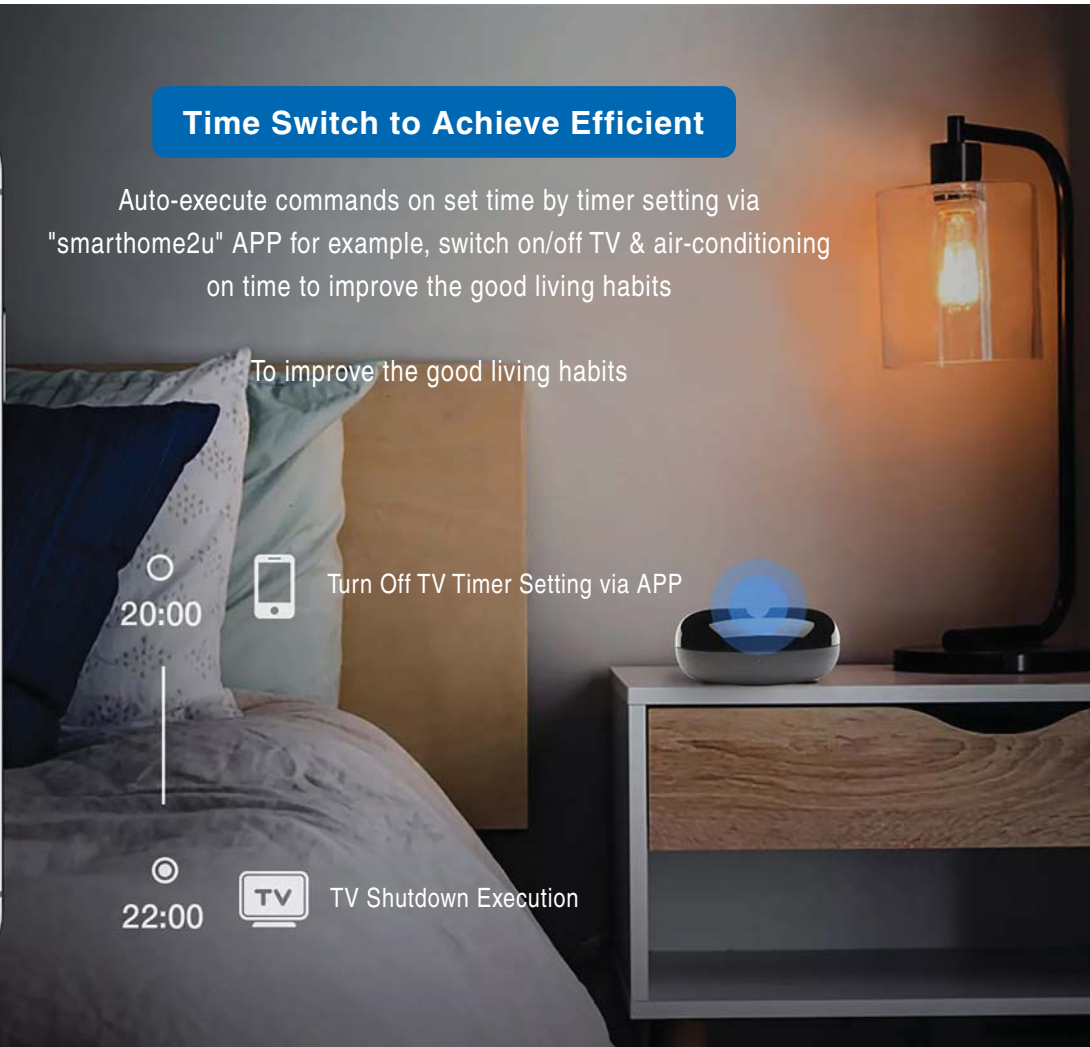

## Smart IR Controller

Transform Traditional Home Appliances into Smart Appliances in seconds

- Support series voice control with Smart AI Speakers
- To control TV & Air-Cond
- To enjoy the conveniency & relax lifestyle

Smart Ai Speaker Intergration

APP Remote Control

Time Switch

360° Omni-Directional Infrared

## Time Switch to Achieve Efficient

Auto-execute commands on set time by timer setting via "smarthome2u" APP for example, switch on/off TV & air-conditioning on time to improve the good living habits

To improve the good living habits