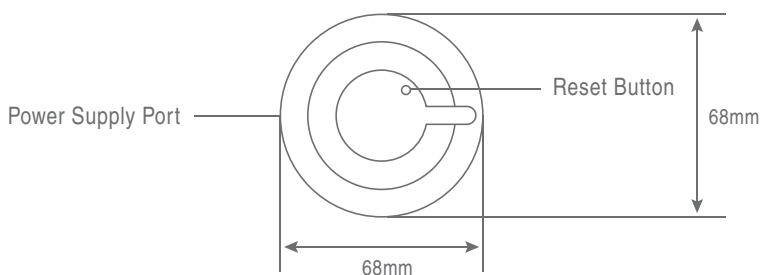

## Products Parameters

Product name: S2U - Smart IR Controller

Affordability humidity: < & = 85%RH

Product dimensions: 68\*68\*27mm

Network: Wi-Fi 2.4GHz

Net weight: 0.063KG

Supporting APP: Android 4.0/iOS 8.0 & above