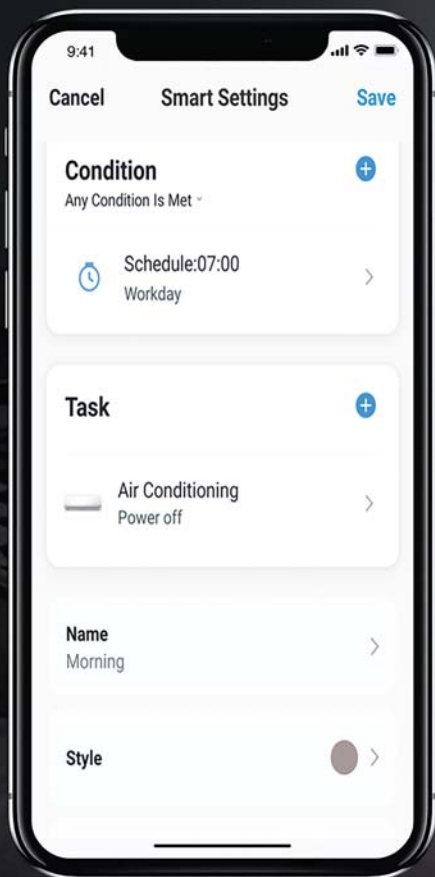

## Smart IR Controller

Transform Traditional Home Appliances into Smart Appliances in seconds

- Support series voice control with Smart AI Speakers
- To control TV & Air-Cond
- To enjoy the conveniency & relax lifestyle

Smart Ai Speaker Intergration

APP Remote Control

Time Switch

360° Omni-Directional Infrared

## Time Switch to Achieve Efficient

Auto-execute commands on set time by timer setting via "smarthome2u" APP for example, switch on/off TV & air-conditioning on time to improve the good living habits

To improve the good living habits