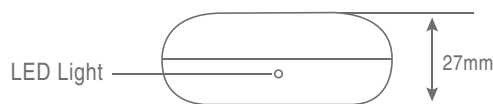

## Products Parameters

Product name: S2U - Smart IR Controller

Affordability humidity: < & = 85%RH

Product dimensions: 68\*68\*27mm

Network: Wi-Fi 2.4GHz

Net weight: 0.063KG

Supporting APP: Android 4.0/iOS 8.0 & above