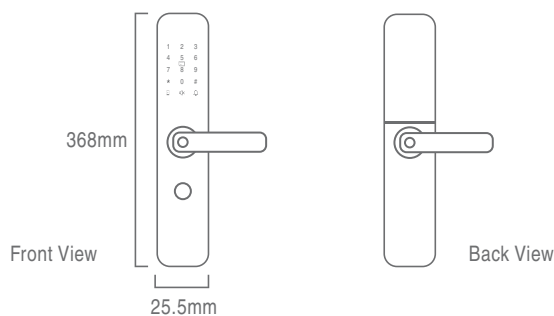

Supports 99% Door Types on the Market

Mahogany Doors

Copper Doors

Stainless Steel Doors/
Security Doors

Products Parameters

Product name: S2U - Smart AI Door Lock

Power supply: Dry battery

Product size: 368*75*25.5mm

Communication method: Wi-Fi

Gross weight: 4KG

* Picture shown is for illustration purpose only.