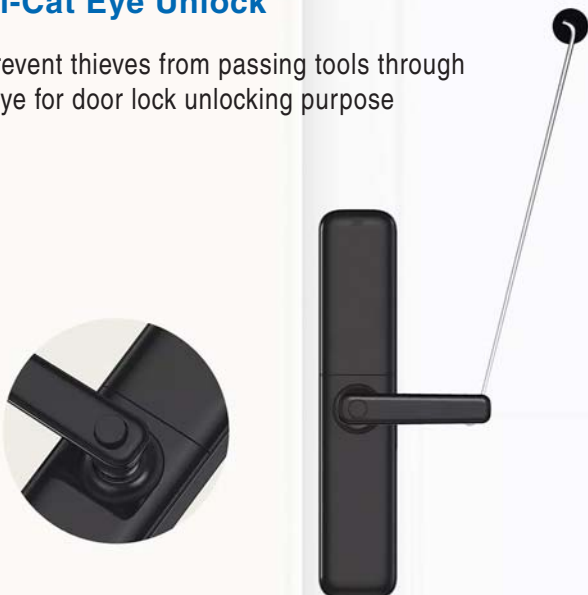

Open Door At Once & Easily

Free handle with recognition speed /0.3s

4+1 Door Unlock Methods

Password

NFC
Smart Card

APP Smart
Control

Fingerprint

Key Unlock

- Fingerprint fit perfectly at door lock handle
- Door Lock Comes with Doorbell
- 500 thousands times handle tests

Door Open In One-Step

Convenient & Fast Features with Dual Active Lock Body

Anti-Cat Eye Unlock

To prevent thieves from passing tools through cat eye for door lock unlocking purpose

To Prevent Children / Pets From Open Door

National Security Fingerprint Algorithm Chip

Independent modular design with secured Lingque 908 fingerprint chip
To improve the safety, anti-risks & anti-emergency ability of device