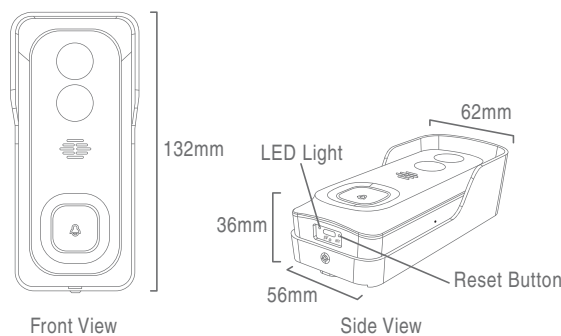

Products Parameters

Product name: S2U - Smart Video Doorbell

Battery: 6000mAh

Product size: 56*132*36mm

Power supply: USB

Net weight: 150g

Communication method: WI-Fi

Power supply: AC power 12-24V

Maximum resolution: 1080P