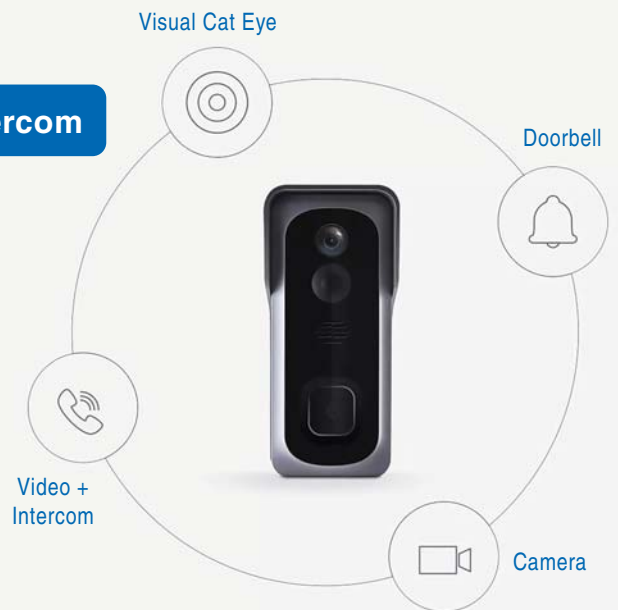

Smart Video Doorbell

Knowing Every Movement at the Doorstep Remotely

- 
 1080P Full HD
- 
 Video Call
- 
 Infrared Night Vision
- 
 Front Door Movement Detection
- 
 Low Battery Reminder
- 
 Low Voltage Design
- 
 140 degree Wide Angle
- 
 Rechargeable Battery

Visual Cat Eye + Doorbell + Camera + Video + Intercom

- 4 in 1 integration of traditional cat eye, doorbell, camera and video call functions
- Don't have to open the door to confirm which visitor is pressing your doorbell
- Able to view the scenario outside the door remotely & video call with your visitors via APP

Motion Monitoring

- Knowing Instantly Somebody is at the Doorstep
- Configuration with PIR Pyroelectric Infrared Sensor. When the camera detected somebody passing-by, It will immediately send you an alert message through the APP

Products Parameters

Product name: S2U - Smart Video Doorbell

Battery: 6000mAh

Product size: 56*132*36mm

Power supply: USB

Net weight: 150g

Communication method: WI-Fi

Power supply: AC power 12-24V