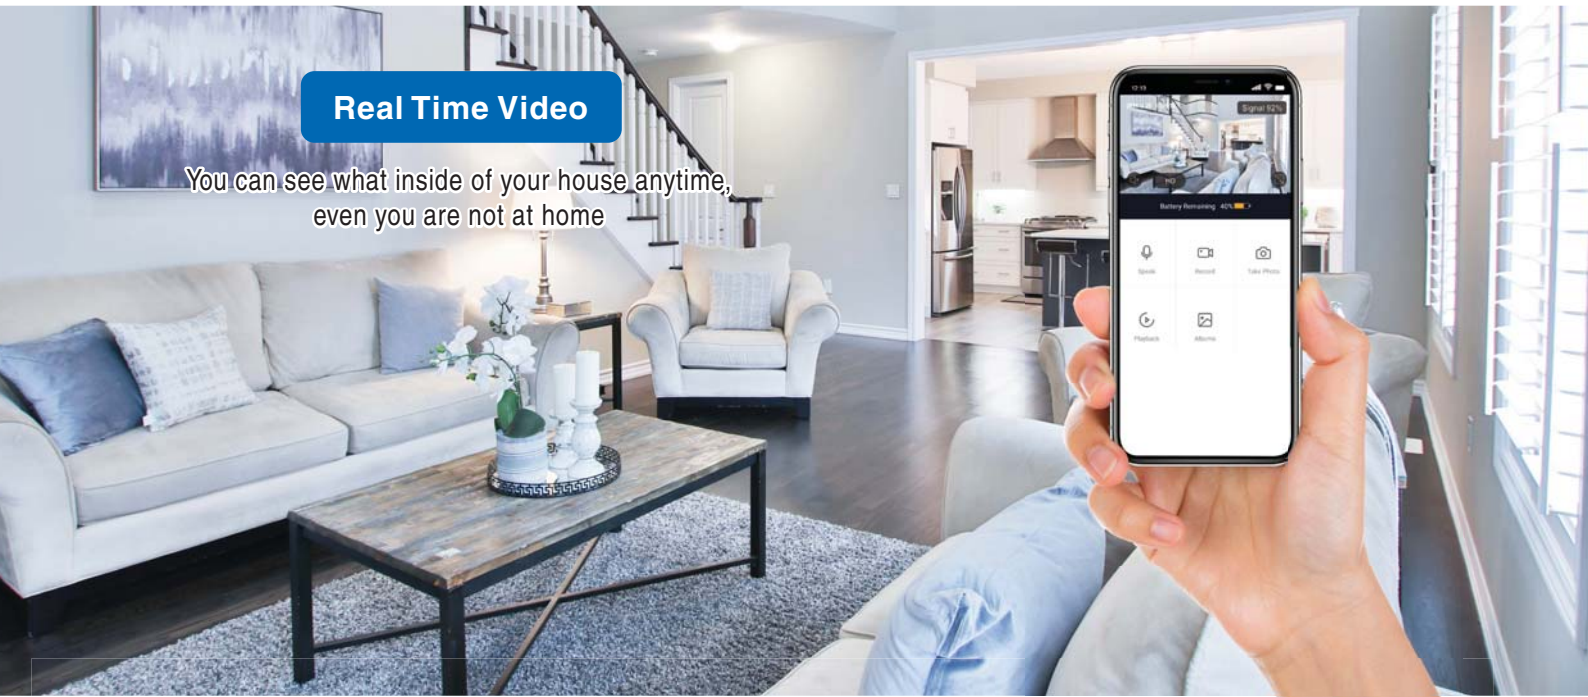

Smart AI CCTV (Battery Version)

1080P Full HD

Dual Motion Sensor

Real Time Video

1080P High Resolution

Make it look clearer

VS

Other

A6 Camera

Dual Motion Sensor

High accuracy, reduce false alert, mobile phone will get an alert if somebody approaching the door, preventing the thief from entering the house

Real Time Video

You can see what inside of your house anytime, even you are not at home