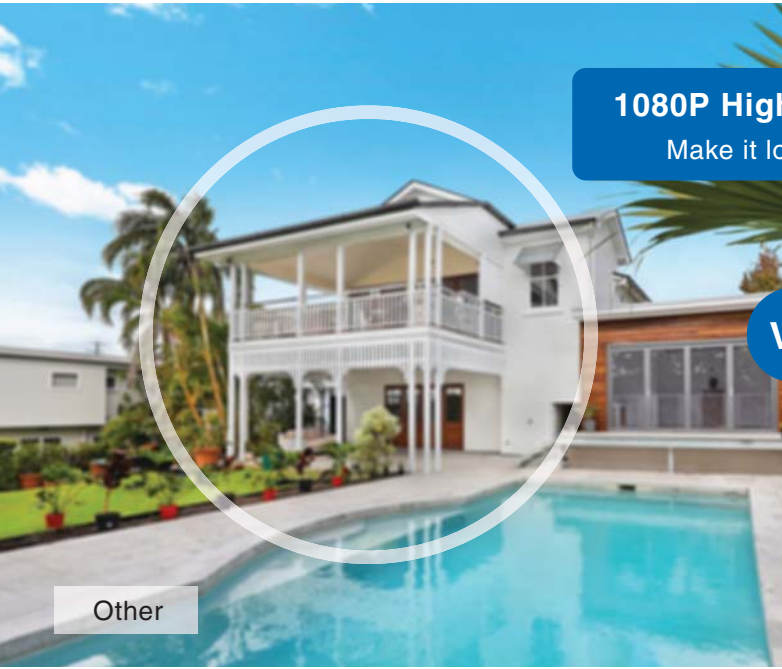

Smart AI CCTV (Battery Version)

1080P Full HD

Dual Motion Sensor

Real Time Video

1080P High Resolution

Make it look clearer

VS

Other

A6 Camera

Dual Motion Sensor

High accuracy, reduce false alert, mobile phone will get an alert if somebody approaching the door, preventing the thief from entering the house

Real Time Video

You can see what inside of your house anytime, even you are not at home