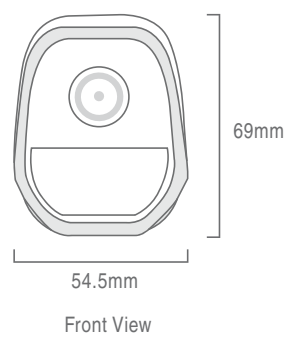

1. Electric screwer

2. Screwing dowels

3. Screwing

4. Put magnet on the hole

Easy to install

7. Done

6. Stick camera on the magnet

5. Magnet fixed on the wall

Products Parameters

Product name: S2U - Smart AI CCTV (Battery Version)

WiFi: Wireless standard IEEE 802. 11b/g/n

Product size: 95mm*69mm*54.5mm

Night vision: 8 IR LED, Night visibility up to 5 metres

Display resolution: 1920 x 1080P