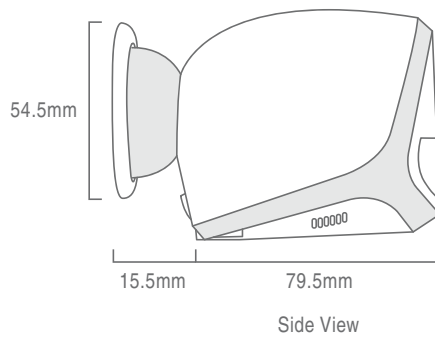

1. Electric screwer

2. Screwing dowels

3. Screwing

4. Put magnet on the hole

Easy to install

7. Done

6. Stick camera on the magnet

5. Magnet fixed on the wall

Products Parameters

Product name: S2U - Smart AI CCTV (Battery Version)

WiFi: Wireless standard IEEE 802. 11b/g/n

Product size: 95mm*69mm*54.5mm

Night vision: 8 IR LED, Night visibility up to 5 metres

Display resolution: 1920 x 1080P