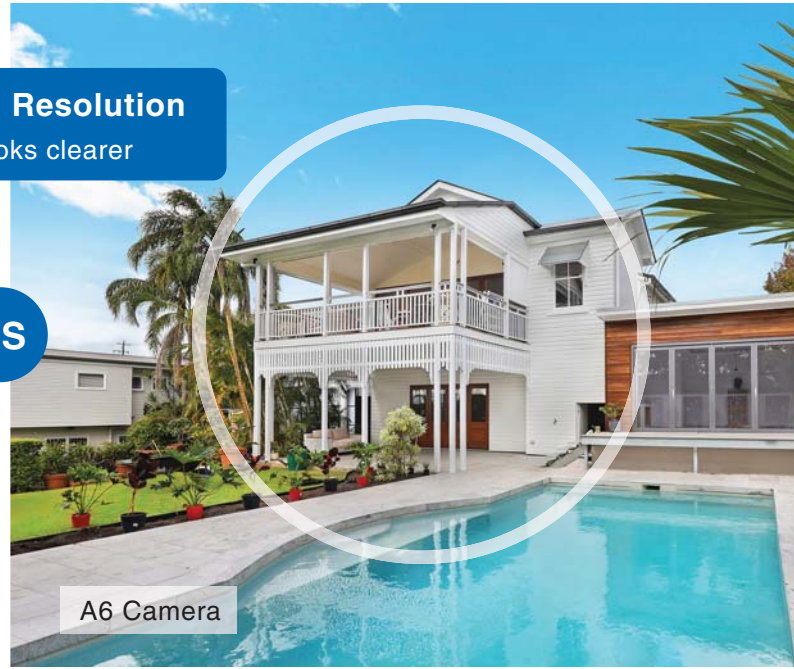

Smart AI CCTV (Battery Version)

1080P Full HD

Dual Motion Sensor

Real Time Video

1080P High Resolution

Make it look clearer

VS

Other

A6 Camera

Dual Motion Sensor

High accuracy, reduce false alert, mobile phone will get an alert if somebody approaching the door, preventing the thief from entering the house

Real Time Video

You can see what inside of your house anytime, even you are not at home