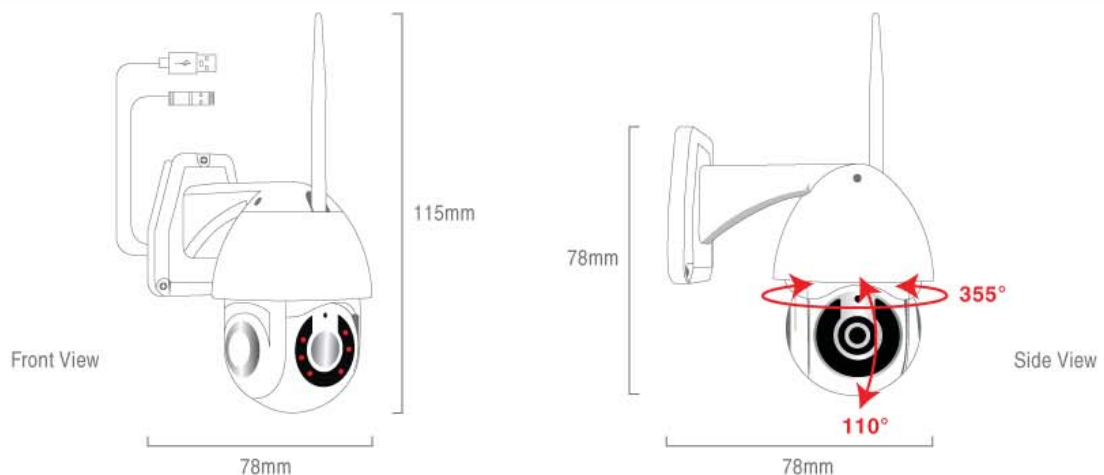

PTZ Rotation Angle

Free rotation without dead angle, suitable for indoor, outdoor eaves and courtyard

355° Horizontal Rotation

110° Vertical Rotation

Camera head is rotatable with **355° Pan** and **90° Tilt**. You can control it through our "Smarthome2U" App to get all the vision of the monitoring range.

Digital Zoom

Press and hold the screen with both hands to zoom in and out to see imagery at various distances

Instant & Accurate Motion Alert

- 110° wide-angle and highly sensitive motion sensor offers almost no false alarms.
- No human movement can slip through without you notice.
- Receive instant app push notifications when motion events are detected

Products Parameters

Product name: S2U - Smart AI CCTV (Outdoor)

Product size: 115mm*78mm*78mm

Weight: 600g

Display resolution: 1920 x 1080P

Lens (mm): 3.6mm

Viewing angle: 90°

Special features: Two-Way Audio