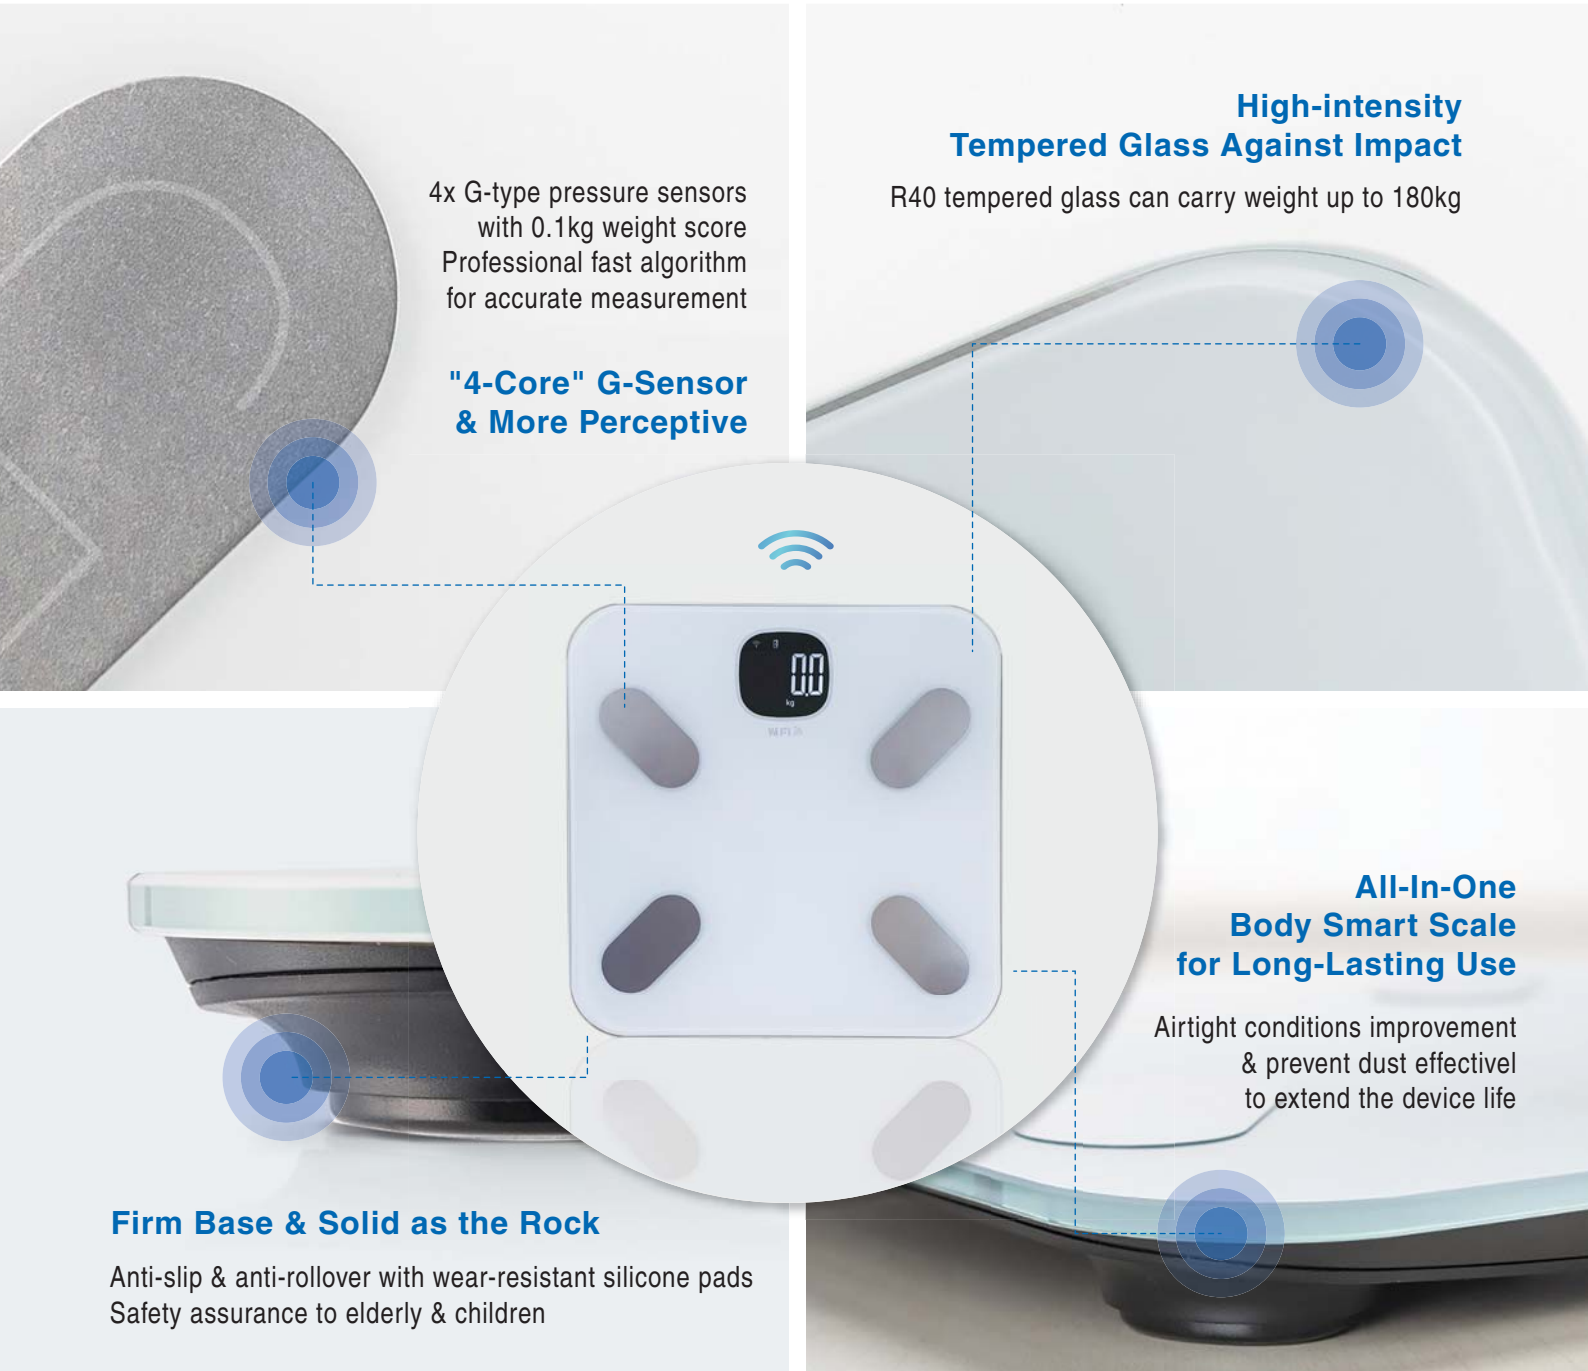

Fat
Control

Physical
Age

Body

Body
Score

4x G-type pressure sensors with 0.1kg weight score
Professional fast algorithm for accurate measurement

"4-Core" G-Sensor & More Perceptive

High-intensity Tempered Glass Against Impact
R40 tempered glass can carry weight up to 180kg

All-In-One Body Smart Scale for Long-Lasting Use

Airtight conditions improvement & prevent dust effective to extend the device life

Firm Base & Solid as the Rock

Anti-slip & anti-rollover with wear-resistant silicone pads
Safety assurance to elderly & children

Products Parameters

Product name: S2U - Smart Digital Body Fat Scale

Communication method: Wi-Fi

Product size: 300*300mm

Power supply: Dry Battery

Gross weight: 2KG

Product material: ABS+R40

** Picture shown is for illustration purpose only.*