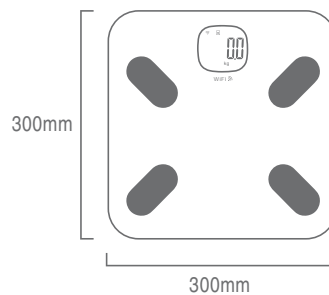

Fat
Control

Physical
Age

Body

Body
Score

4x G-type pressure sensors with 0.1kg weight score
Professional fast algorithm for accurate measurement

"4-Core" G-Sensor & More Perceptive

High-intensity Tempered Glass Against Impact
R40 tempered glass can carry weight up to 180kg

Products Parameters

Product name: S2U - Smart Digital Body Fat Scale

Communication method: Wi-Fi

Product size: 300*300mm

Power supply: Dry Battery

Gross weight: 2KG

Product material: ABS+R40

** Picture shown is for illustration purpose only.*